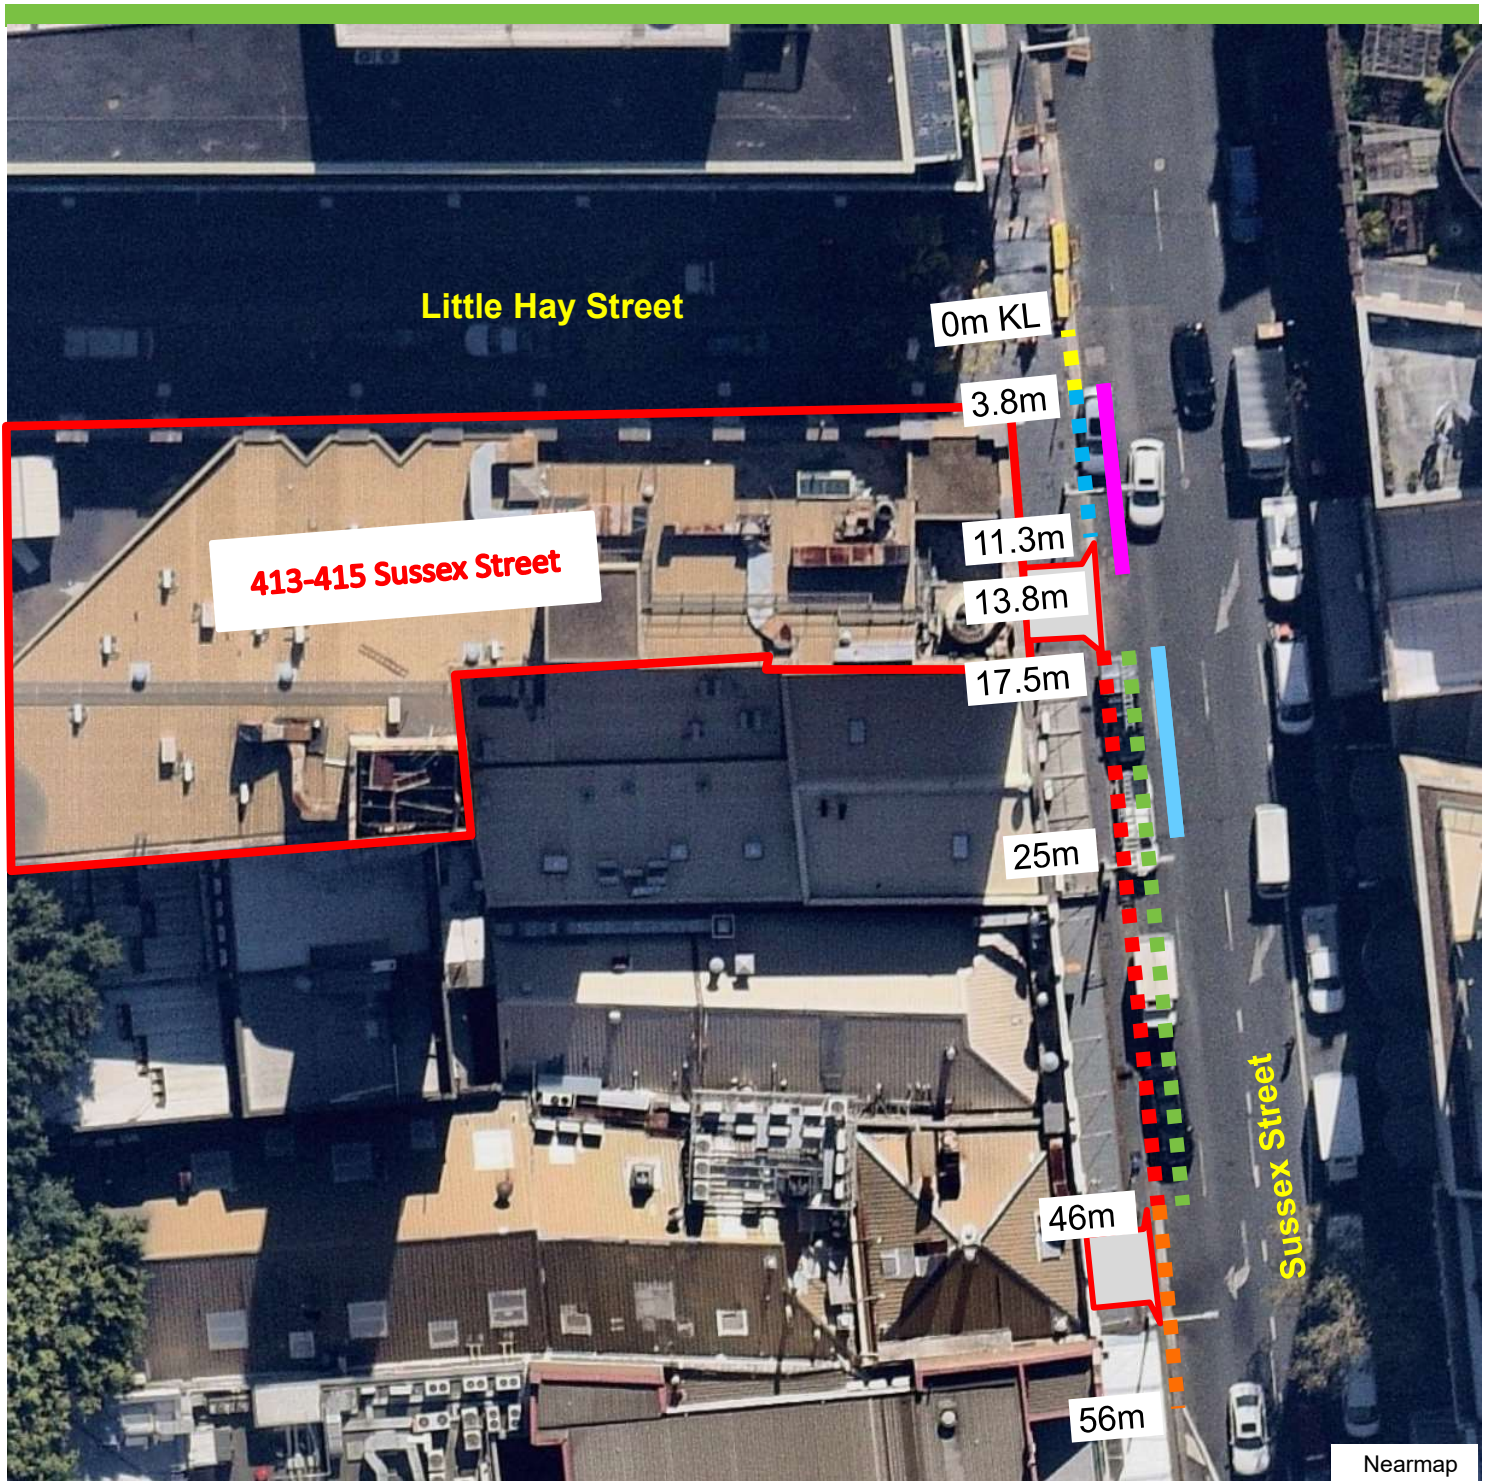

## Sussex Street, Haymarket Proposed Works Zone

### Existing

- ■ ■ "No Stopping"
- ■ ■ "Mobility Parking Only"
- ■ ■ "4P Ticket 6pm-12am Mon-Fri, 10am-10pm Sat, 8am-10pm Sun & Public Holidays"
- ■ ■ "Loading Zone Ticket 6am-6pm Mon-Fri, 6am-10am Sat"

- ■ ■ "No Stopping 7:30am-6pm Mon-Fri"
- ▭ "Driveway"